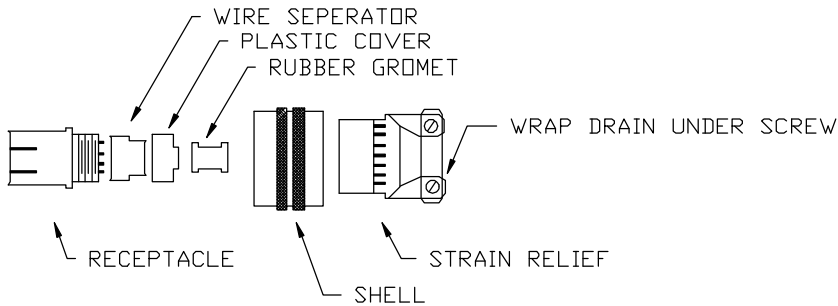

DC Pressure Cable A3060-00-XX (where XX = cable length)

REAR VIEW (FEMALE 6-PIN BENDIX)

Wire Type: Belden 88761 or equivalent
One pair foil shield TFE w/drain