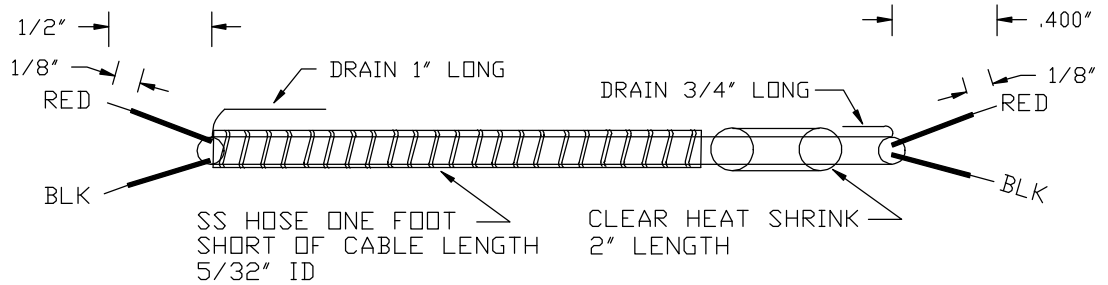

DC Pressure Cable A3060-00-XX (where XX = cable length)

REAR VIEW (FEMALE 6-PIN BENDIX)

Wire Type: Belden 88761 or equivalent
One pair foil shield TFE w/drain