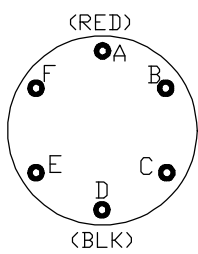

DC Pressure Cable A3060-00-XX (where XX = cable length)

REAR VIEW (FEMALE 6-PIN BENDIX)

Wire Type: Belden 88761 or equivalent
One pair foil shield TFE w/drain