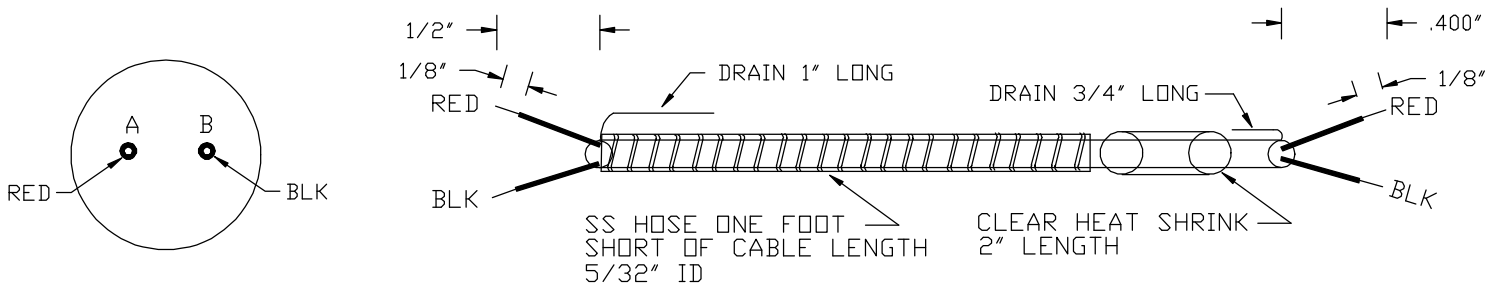

Accelerometer and Mag P/U Cable A3061-00-XX (where XX = cable length)

REAR VIEW (FEMALE 2-PIN MS)

RECEPTACLE EXTENDER STRAIN RELIEF

Cable Type: Belden 88761 or equivalent
One pair foil shield TFE w/drain