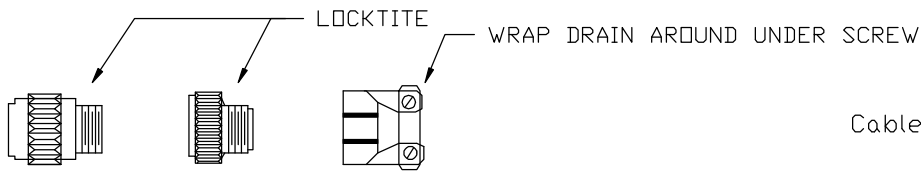

Accelerometer and Mag P/U Cable A3061-00-XX (where XX = cable length)

REAR VIEW (FEMALE 2-PIN MS)

RECEPTACLE EXTENDER STRAIN RELIEF

Cable Type: Belden 88761 or equivalent
One pair foil shield TFE w/drain